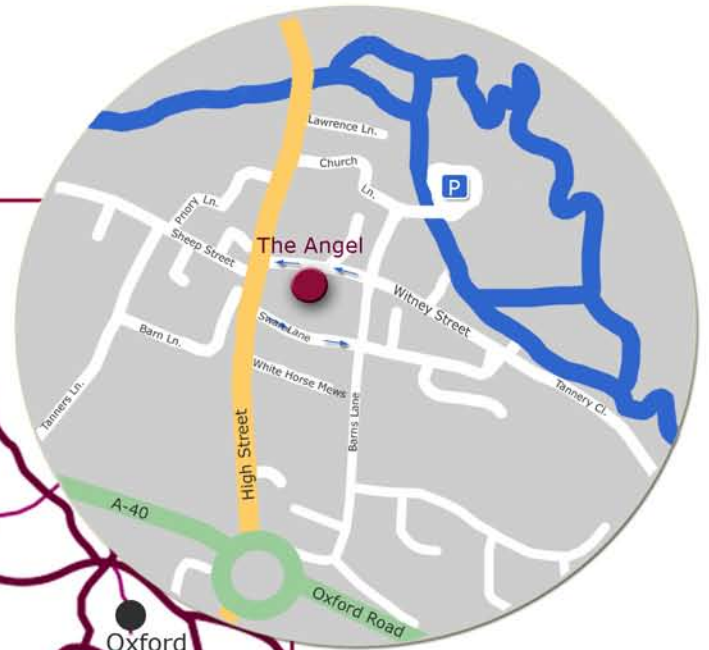

The Angel at Burford
14 Witney Street
Burford
Oxon - OX18 4SN
Tel: 01993 822714

How to find us....

From the A-40 (Cheltenham/Oxford)

Down the hill (High St.) from the main A-40 roundabout take a right turn into Swan Lane. First left into Pytts Lane and left at the next junction - Witney Street. The Angel can be found on the left hand side.

From the A-361 (Chipping Norton/Stow)

From the bridge, head up the hill into Burford and turn left into Church Lane. Follow the road until you reach Witney Street, turn right and The Angel can be found on the left hand side.

There is no parking available at The Angel though Burford has a large FREE car park just a few minutes walk from the front door.

Guests arriving for check-in are permitted to wait briefly outside where we will be happy to help with your luggage and direct you to the nearest parking area.